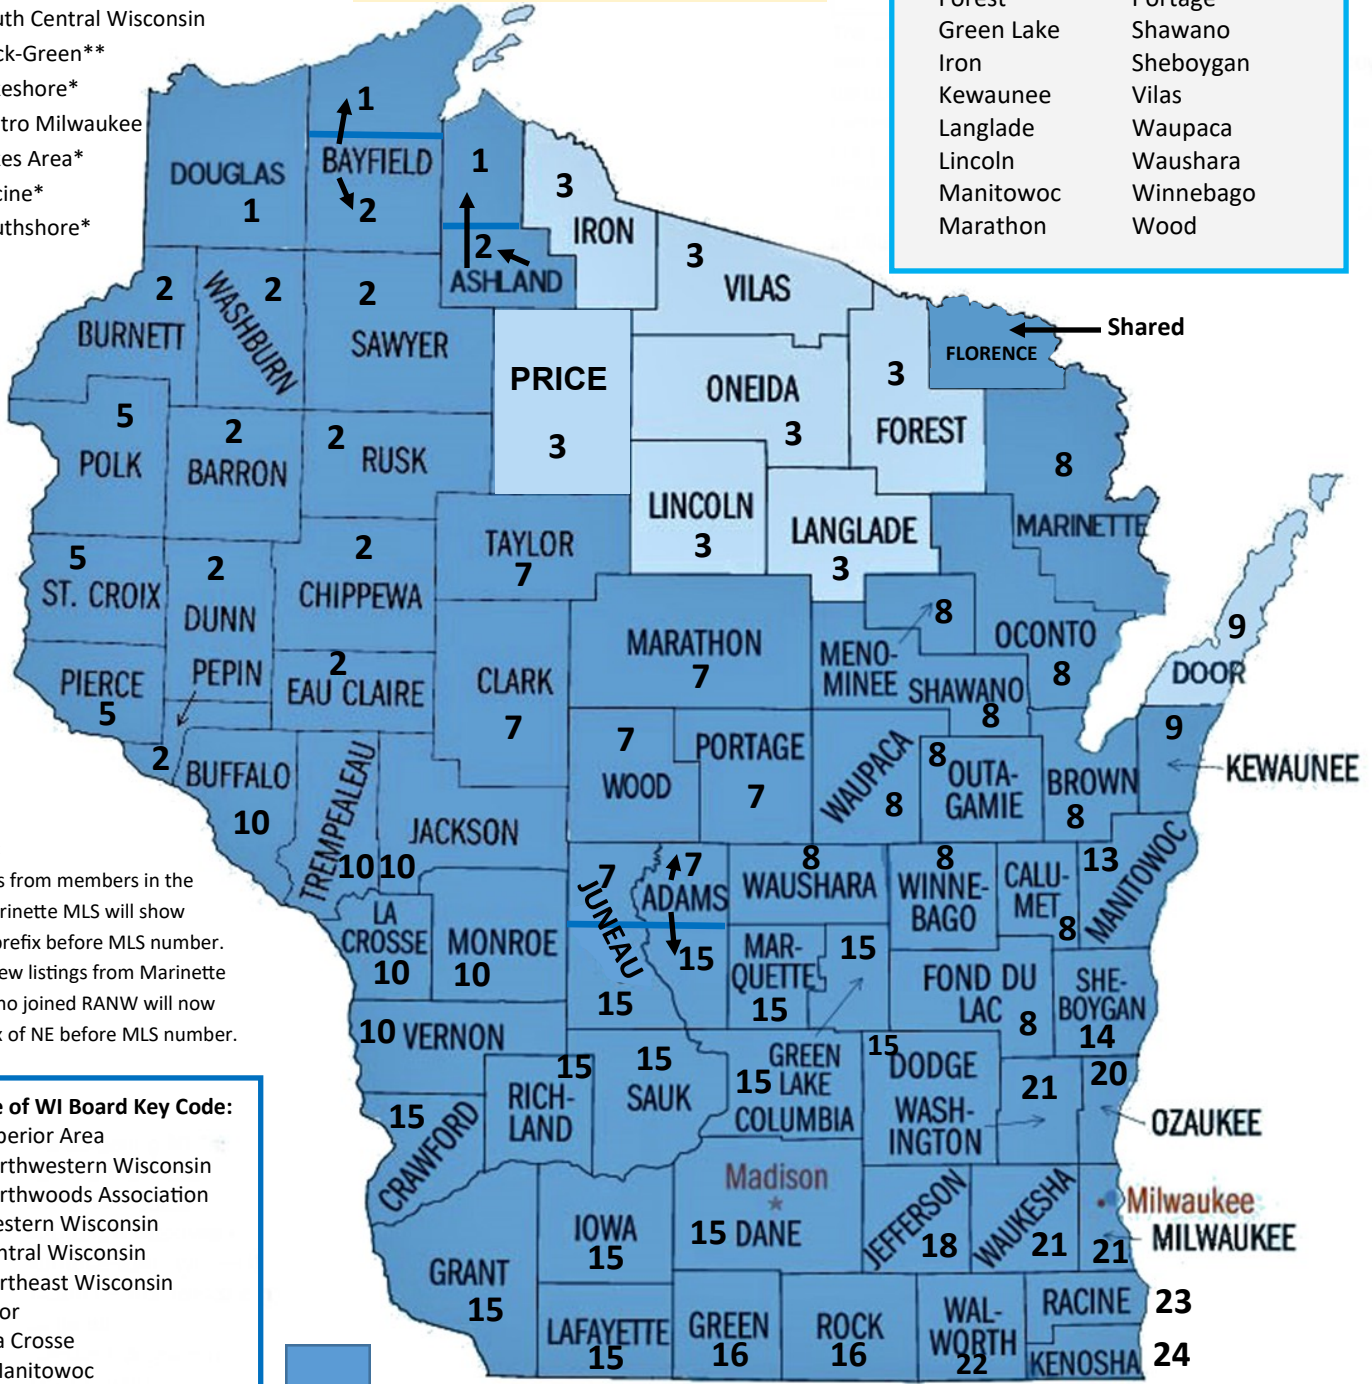

**Participating MLSs in WIREX and**

**WIREX MLS Codes:**

- WW 1-Superior Area
- NW 2-Northwestern Wisconsin
- WW 5 -Western Wisconsin
- CW 7-Central Wisconsin
- NE 8-Northeast Wisconsin
- MM 10-La Crosse\*
- MM 13-Manitowoc\*
- MM 14-Sheboygan\*
- SC 15-South Central Wisconsin
- SC 16-Rock-Green\*\*
- MM 20-Lakeshore\*
- MM 21-Metro Milwaukee
- MM 22-Lakes Area\*
- MM 23-Racine\*
- MM 24-Southshore\*

\*Metro MLS Services these MLSs

\*\*SCW MLS Services these MLSs

**MLSs Not Participating in WIREX:**

- 3-Northwoods
- 9-Door County

Door County MLS Website - [Click Here](#)

Northwoods MLS Website - [Click Here](#)

**Counties RANW is Including WIREX**

**Listings in RANW MLS Data Base:**

- |             |               |
|-------------|---------------|
| Adams       | Marinette     |
| Brown       | Marquette     |
| Calumet     | Menominee     |
| Dodge       | Menominee, MI |
| Door        | Oconto        |
| Florence    | Oneida        |
| Fond du Lac | Outagamie     |
| Forest      | Portage       |
| Green Lake  | Shawano       |
| Iron        | Sheboygan     |
| Kewaunee    | Vilas         |
| Langlade    | Waupaca       |
| Lincoln     | Waushara      |
| Manitowoc   | Winnebago     |
| Marathon    | Wood          |

**WIREX Coverage Area**

The shaded area of this map represents areas in which members of one or more of the MLSs currently participating in WIREX have properties listed. Due to overlap in some MLS market areas, other MLSs who do not participate in WIREX may also serve some of these shaded areas, and brokers belonging to those MLSs may also have listings in these markets that are not included in WIREX